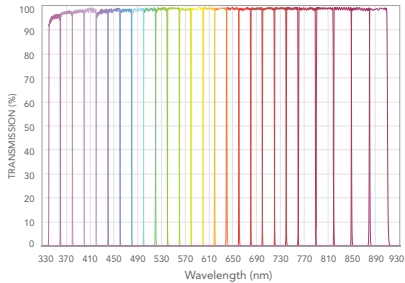

Nanopede™ Filter Set

FLIGHT 2

25 mm

For Technical Questions:
Semrock@idexcorp.com

Semrock

C-mount

C-mount

C-mount