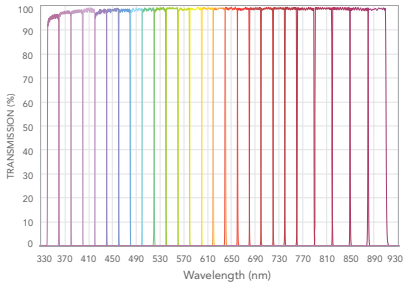

Nanopede™ Filter Set

FLIGHT 2

12.5 mm

For Technical Questions:
Semrock@idexcorp.com

Semrock

FLIGHT 2 12.5 mm

■ UV ■ VIS ■ NIR

Scan to Visit our eStore
for more Nanopede
options, Technical
Information, and
Specifications: