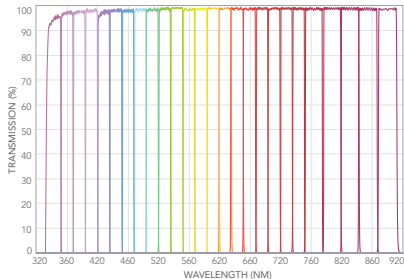

# Nanopede™ Filter Set

FLIGHT 1

25 mm

For Technical Questions:  
[Semrock@idexcorp.com](mailto:Semrock@idexcorp.com)

**Semrock**

C-mount

C-mount

C-mount