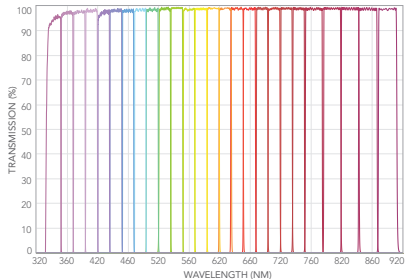

Nanopede™ Filter Set

FLIGHT 1

12.5 mm

For Technical Questions:
Semrock@idexcorp.com

Semrock

FLIGHT 1 12.5 mm

■ UV ■ VIS ■ NIR

Scan to Visit our eStore
for more Nanopede
options, Technical
Information, and
Specifications: