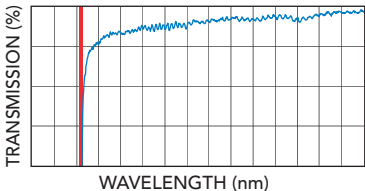

Semrock

IDEX
HEALTH & SCIENCE

LONGPASS FILTERS

VERONA™

KEY FEATURES

- ★ Low Ripple for Consistent Signal Instrument to Instrument
- ★ Steep Edge to Collect Signal Nearest to the Laser Line

SUPER POWER

High Laser
Damage Threshold

WEAKNESS

Finger Oils

APPLICATION

Raman
Spectroscopy