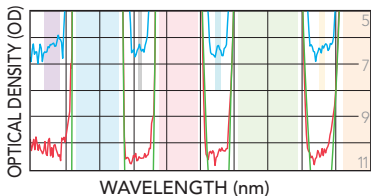

Semrock

IDEX
HEALTH & SCIENCE

4/4 2024

SPECTRAL MEASUREMENT SYSTEM

KOLADEEP™

KEY FEATURES

- ★ Measures Blocking to OD 8-9 for Visible, UV, and NIR Ranges on Flat Surfaces
- ★ Resolves Edges Steeper than 0.2%, from 90% Trans. to OD > 7

SUPER POWER

Measuring Deep OD

WEAKNESS

Power Outages

APPLICATION

Measurement System