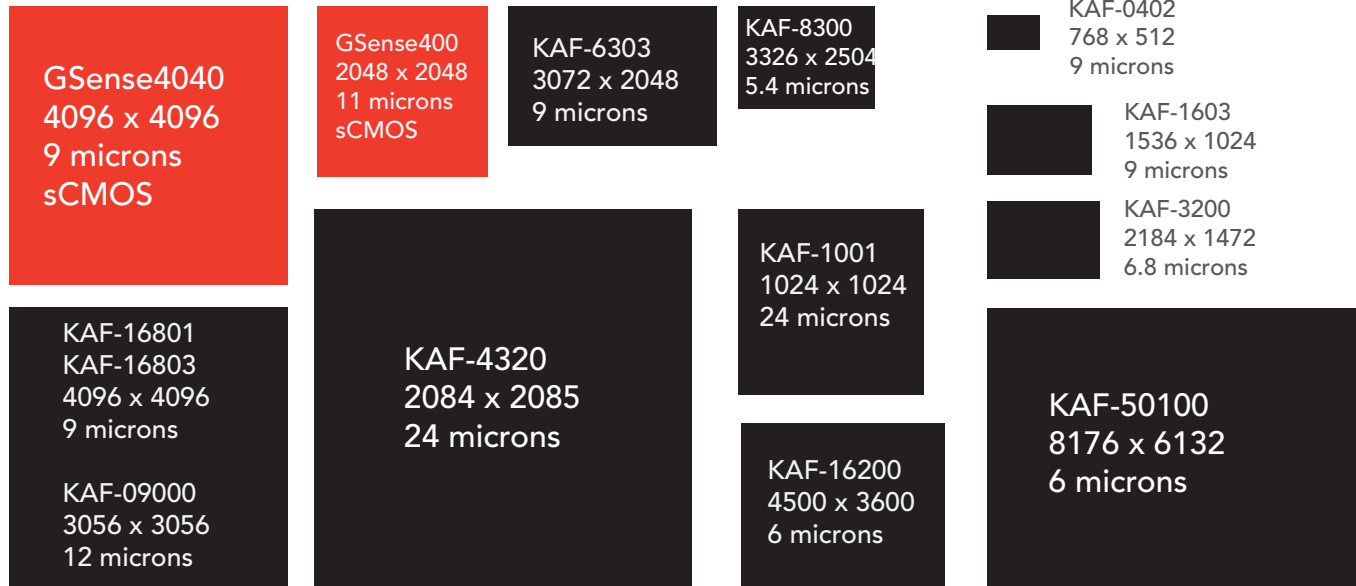

Sensors

FLI supplies cooled CCD and CMOS cameras using the sensors on this chart. Sensors shown actual size. Sensors in black are available until 1 March 2020. Sony CCDs have an announced End-of-Life. Contact FLI for details.

Front-illuminated Sensors