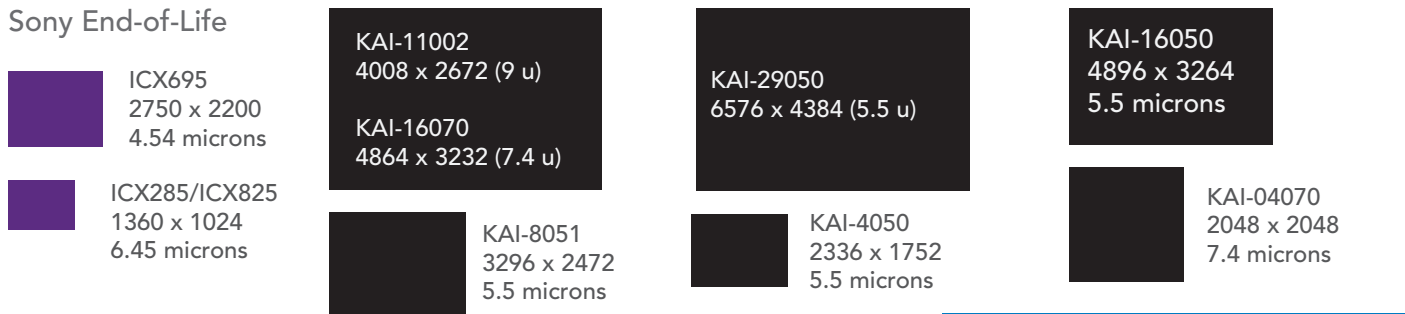

Interline Transfer CCDs

Sony End-of-Life